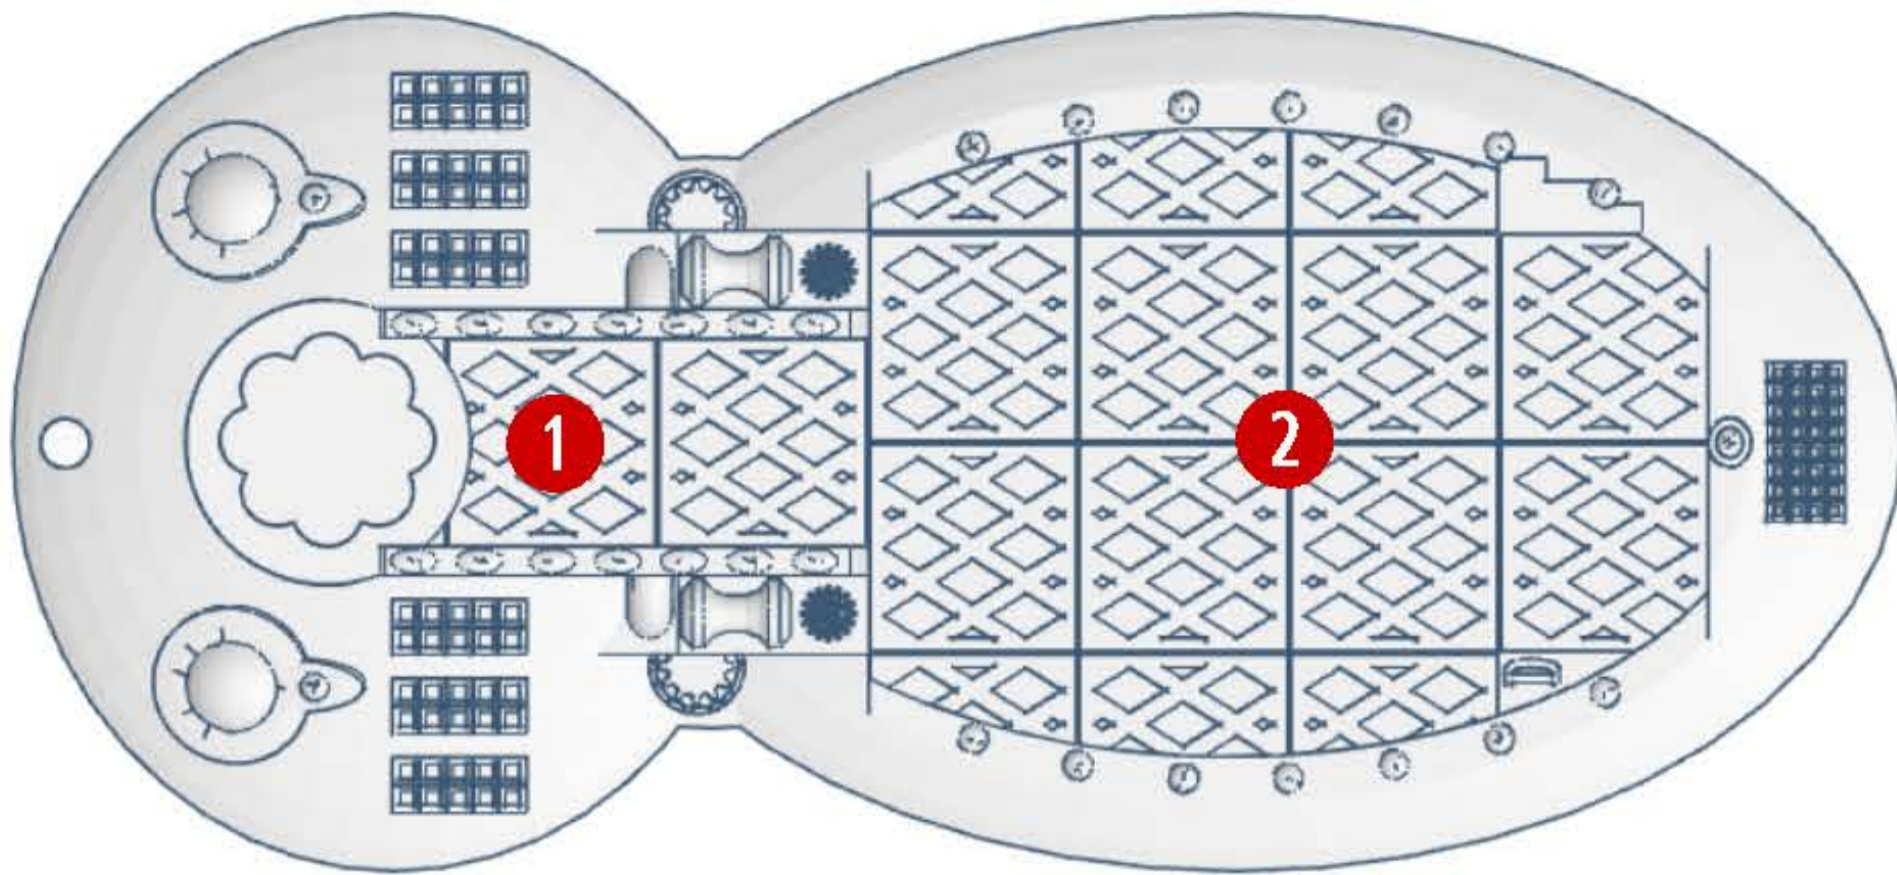

# PLATYPUS SHIP

**Built By:** Halflings, Humans

**Used Primarily By:** Halflings, Humans, Gnomes

**Tonnage:** 13 tons

**Hull Points:** 13

**Crew:** 1/13

**Maneuverability Class:** D

**Landing—Land:** Yes

**Landing—Water:** No

**Armor Rating:** 9

**Saves As:** Thick Wood

**Power Type:** Major or Minor Helm

**Ship's Rating:** As for Spelljammer

**Standard Armament:**

1 medium ballista

Crew: 2

**Cargo:** 7 tons

**Keel Length:** 60'

**Beam Length:** 20'

Upper Deck

Upper Deck

- 1. Forecastle & Turret
- 2. Open Deck

Cargo Deck

- 1. Cargo Hold
- 2. Ramp

Main Deck

- 1. Bridge & Helm
- 2. Storage
- 3. Officer Quarters
- 4. Crew Quarters
- 5. Captain's Quarters
- 6. Galley & Pantry

Main Deck

Cargo Deck