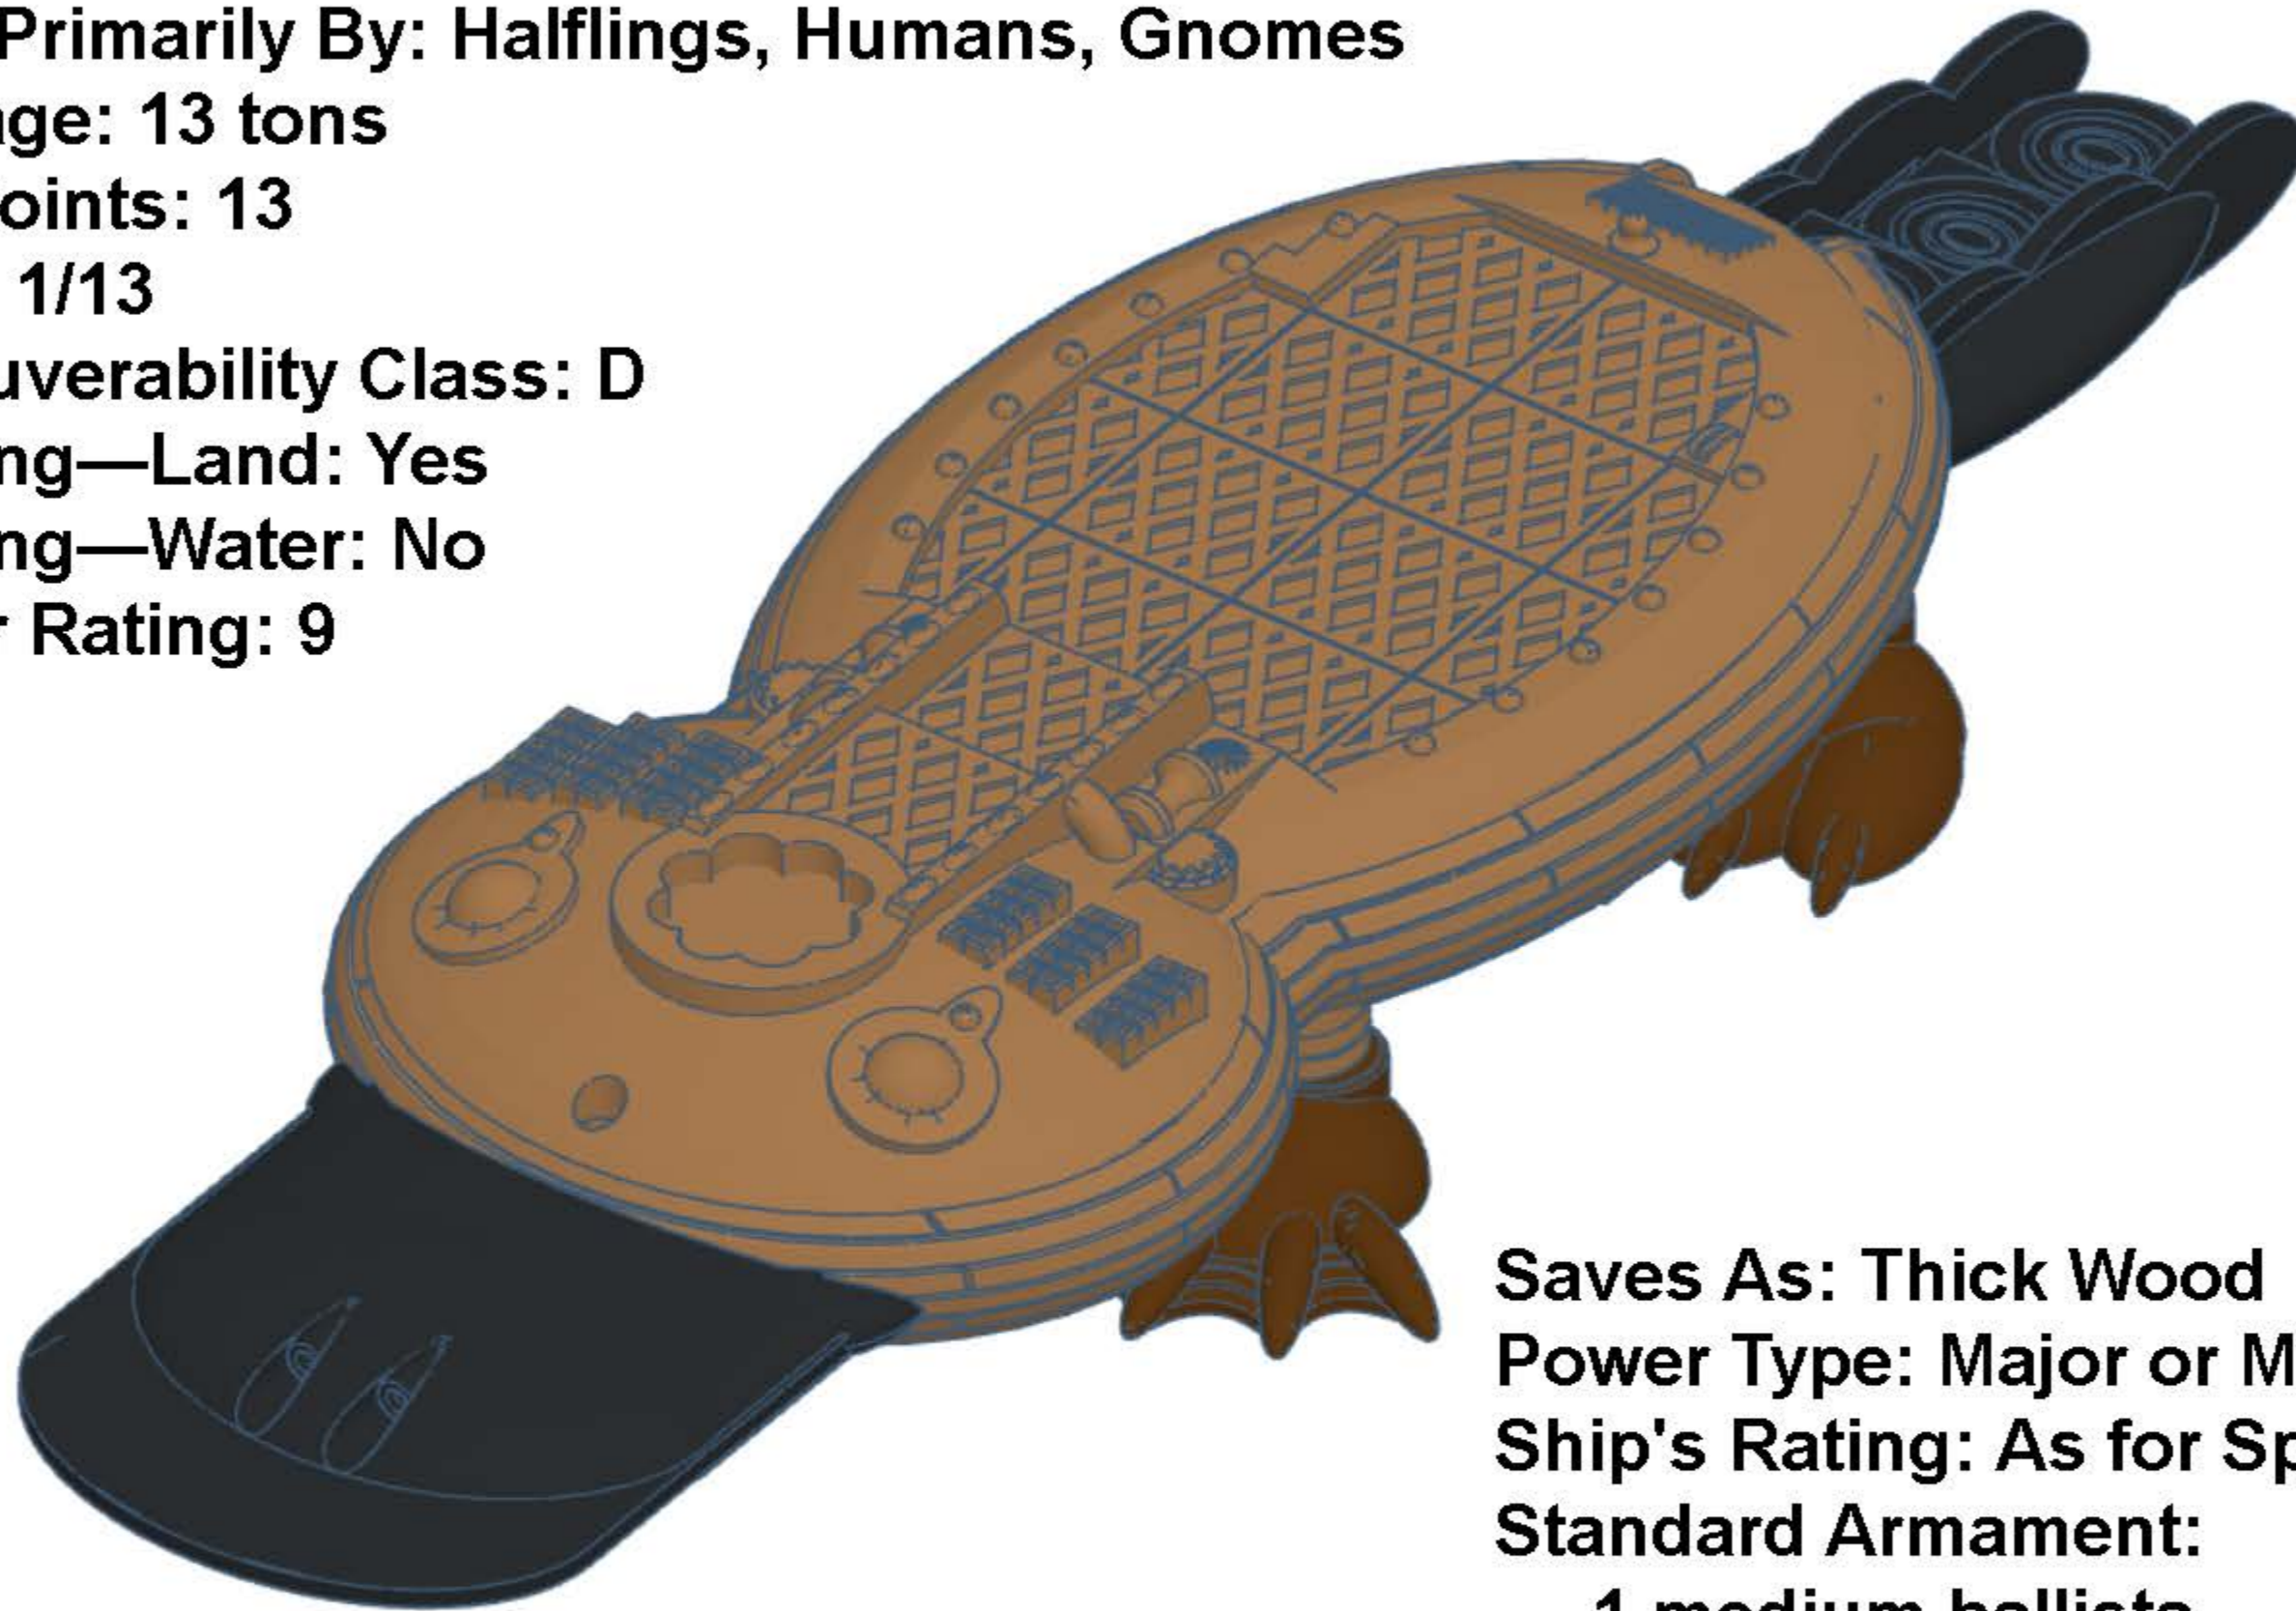

# PLATYPUS SHIP

**Built By:** Halflings, Humans

**Used Primarily By:** Halflings, Humans, Gnomes

**Tonnage:** 13 tons

**Hull Points:** 13

**Crew:** 1/13

**Maneuverability Class:** D

**Landing—Land:** Yes

**Landing—Water:** No

**Armor Rating:** 9

**Saves As:** Thick Wood

**Power Type:** Major or Minor Helm

**Ship's Rating:** As for Spelljammer

**Standard Armament:**

1 medium ballista

Crew: 2

**Cargo:** 7 tons

**Keel Length:** 60'

**Beam Length:** 20'

Upper Deck

Upper Deck

- 1. Forecastle & Turret
- 2. Open Deck

Cargo Deck

- 1. Cargo Hold
- 2. Ramp

Main Deck

- 1. Bridge & Helm
- 2. Storage
- 3. Officer Quarters
- 4. Crew Quarters
- 5. Captain's Quarters
- 6. Galley & Pantry

Main Deck

Cargo Deck