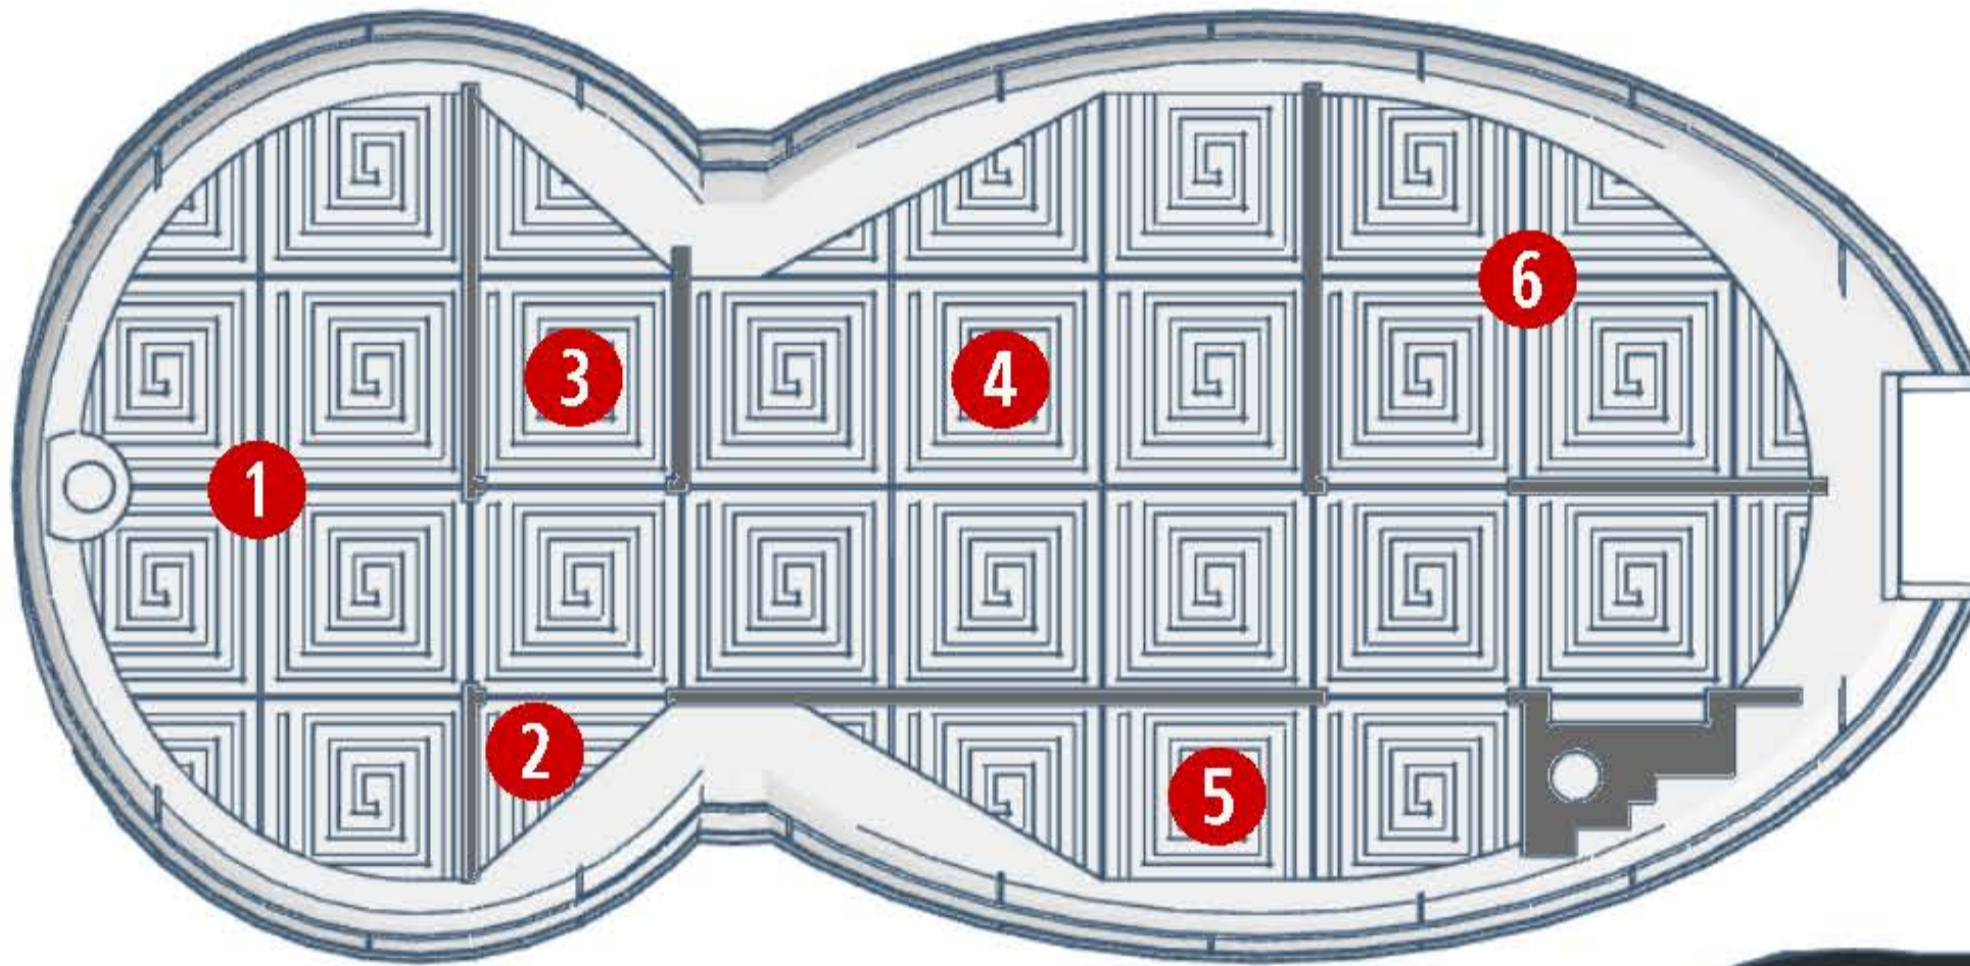

**Cargo:** 7 tons

**Keel Length:** 60'

**Beam Length:** 20'

Upper Deck

Upper Deck

- 1. Forecastle & Turret
- 2. Open Deck

Cargo Deck

- 1. Cargo Hold
- 2. Ramp

Main Deck

- 1. Bridge & Helm
- 2. Storage
- 3. Officer Quarters
- 4. Crew Quarters
- 5. Captain's Quarters
- 6. Galley & Pantry

Main Deck

Cargo Deck